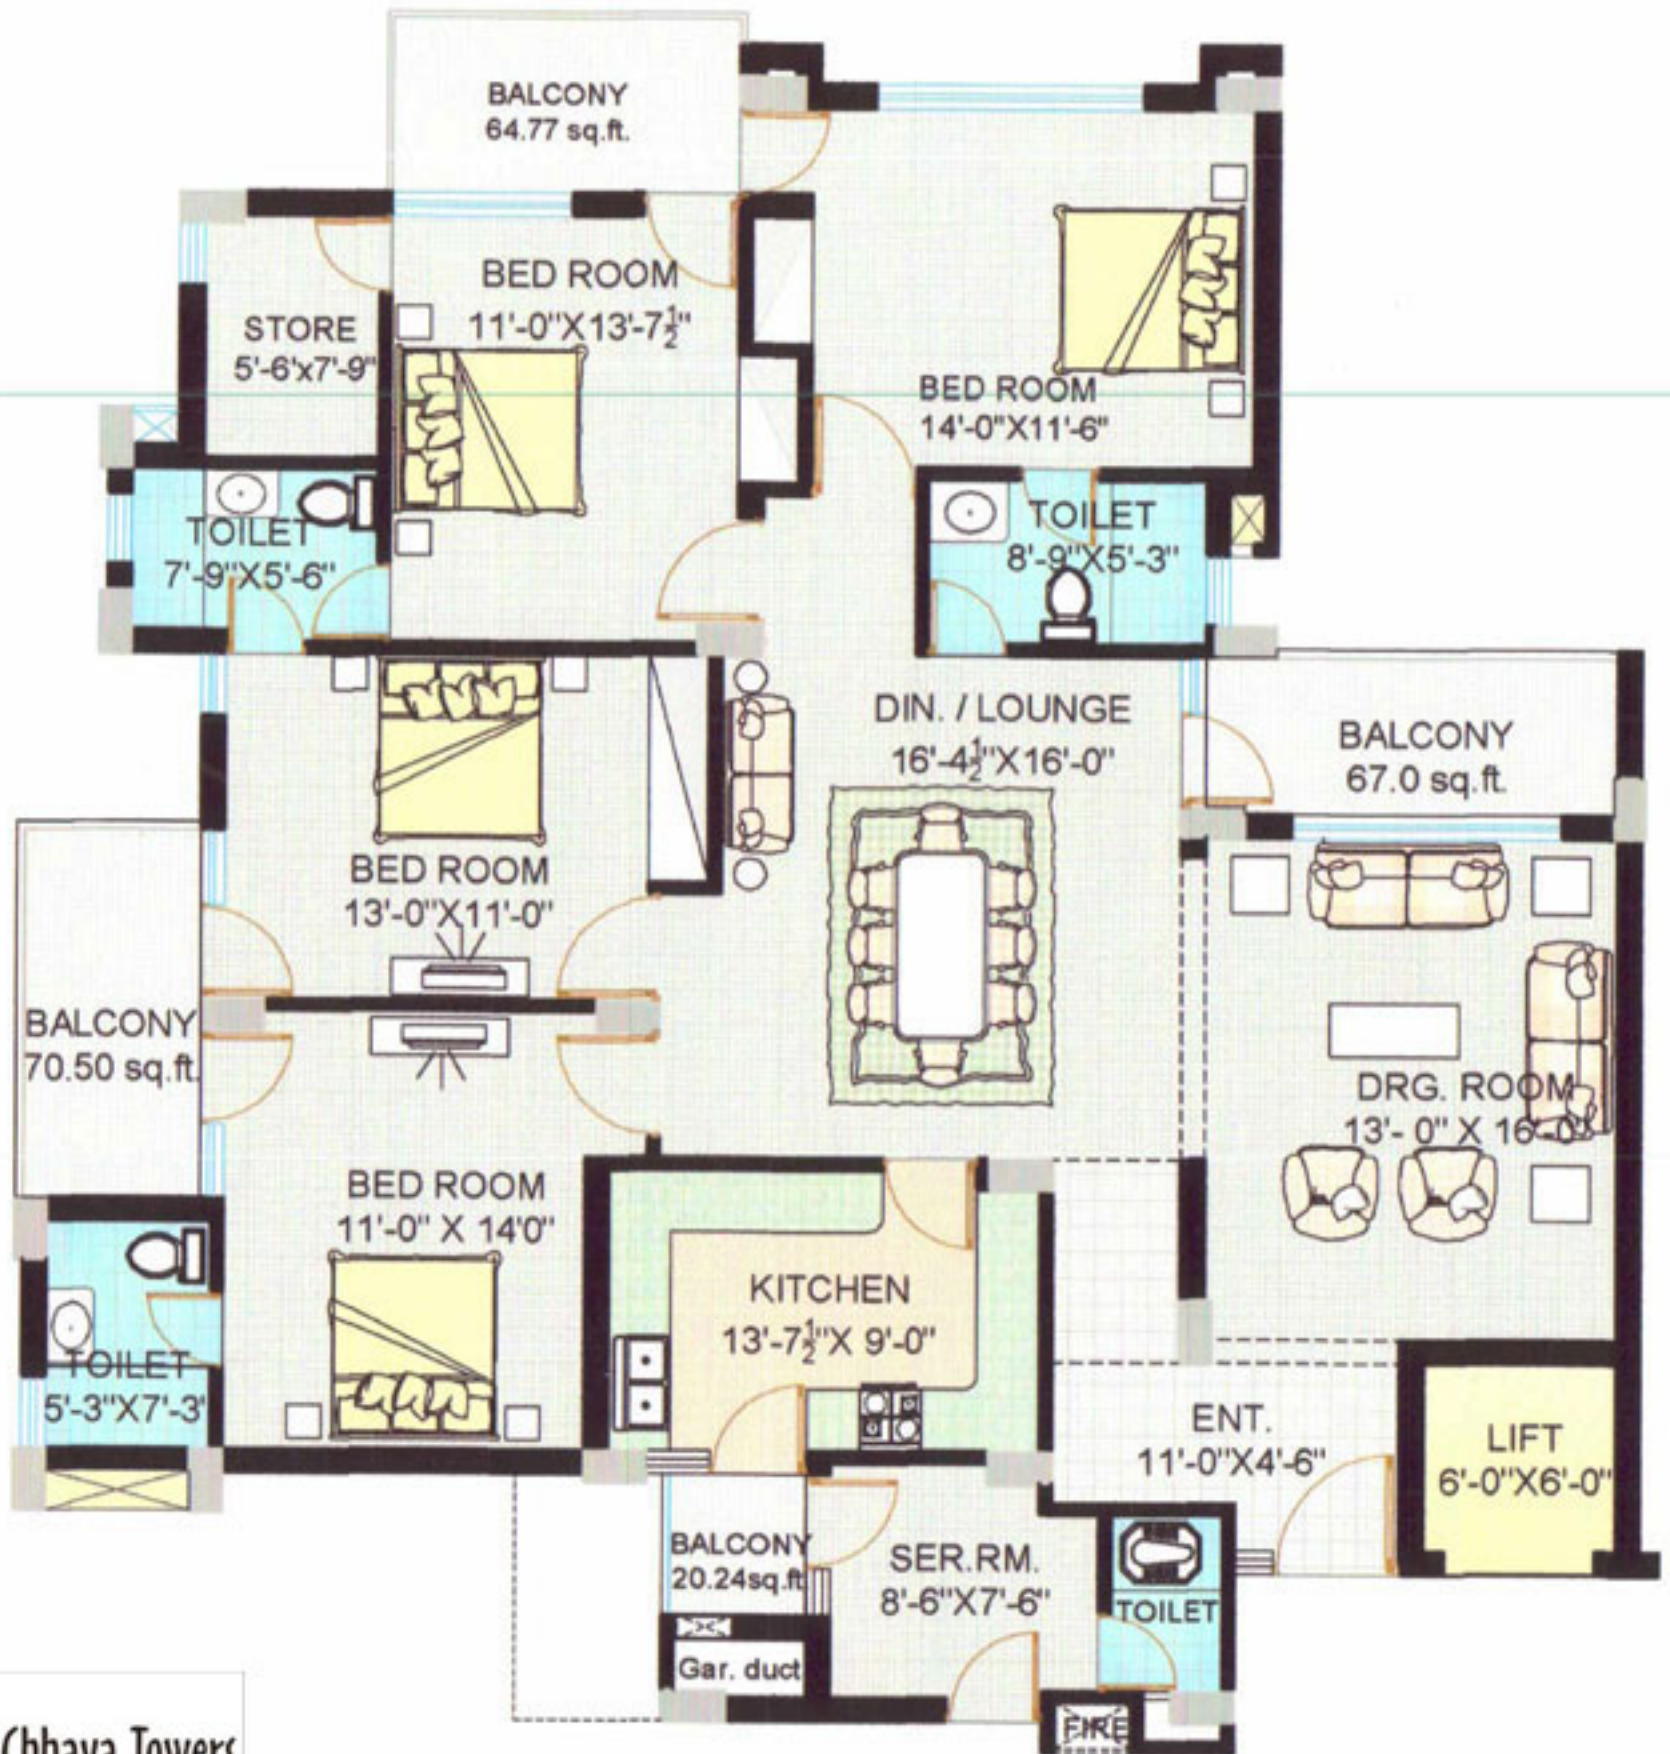

2-BED ROOM PLAN UNIT PLAN

3-BED ROOM PLAN UNIT PLAN

4-BED ROOM PLAN UNIT PLAN

Super area : 2358 sq.ft.

5-BED ROOM LOWER FLOOR UNIT PLAN

Super area : 3893 sq.ft.

5-BEDROOM PENTHOUSE - UPPER LEVEL UNIT PLAN

Nirmal Chhaya Towers
Zirakpur