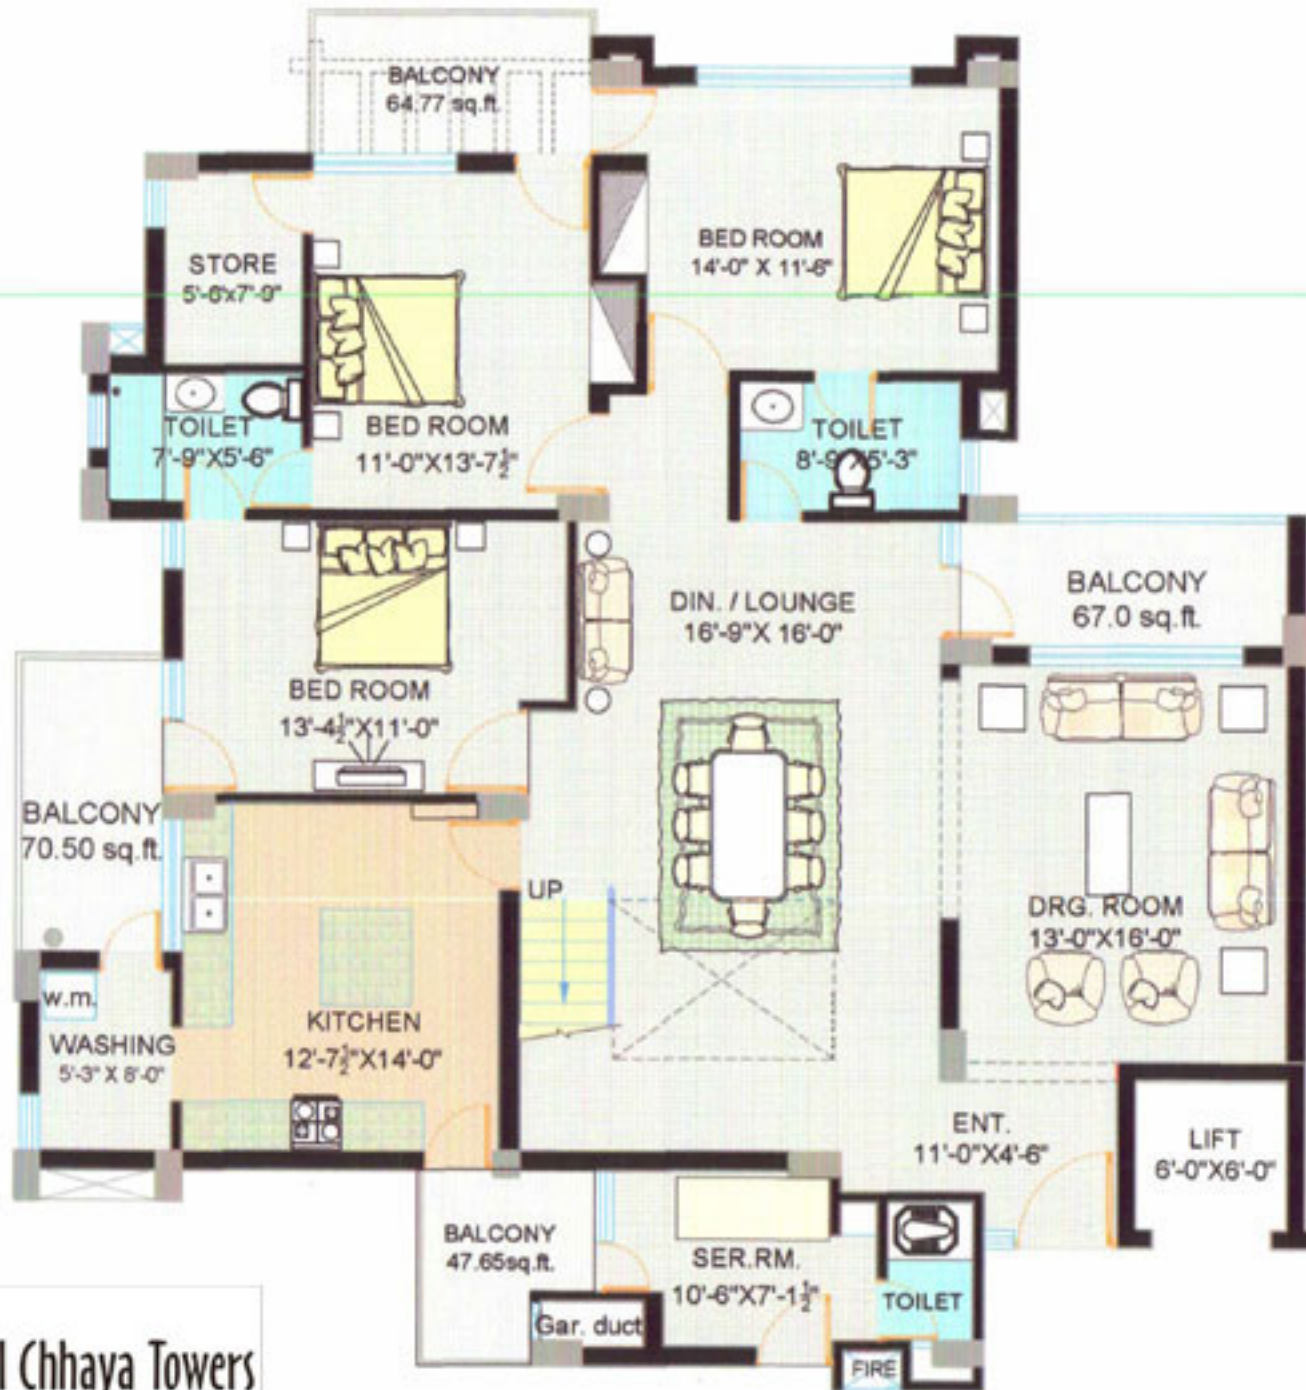

2-BED ROOM PLAN UNIT PLAN

3-BED ROOM PLAN UNIT PLAN

4-BED ROOM PLAN UNIT PLAN

Super area : 2358 sq.ft.

5-BED ROOM LOWER FLOOR UNIT PLAN

Super area : 3893 sq.ft.

5-BEDROOM PENTHOUSE - UPPER LEVEL UNIT PLAN

Nirmal Chhaya Towers
Zirakpur