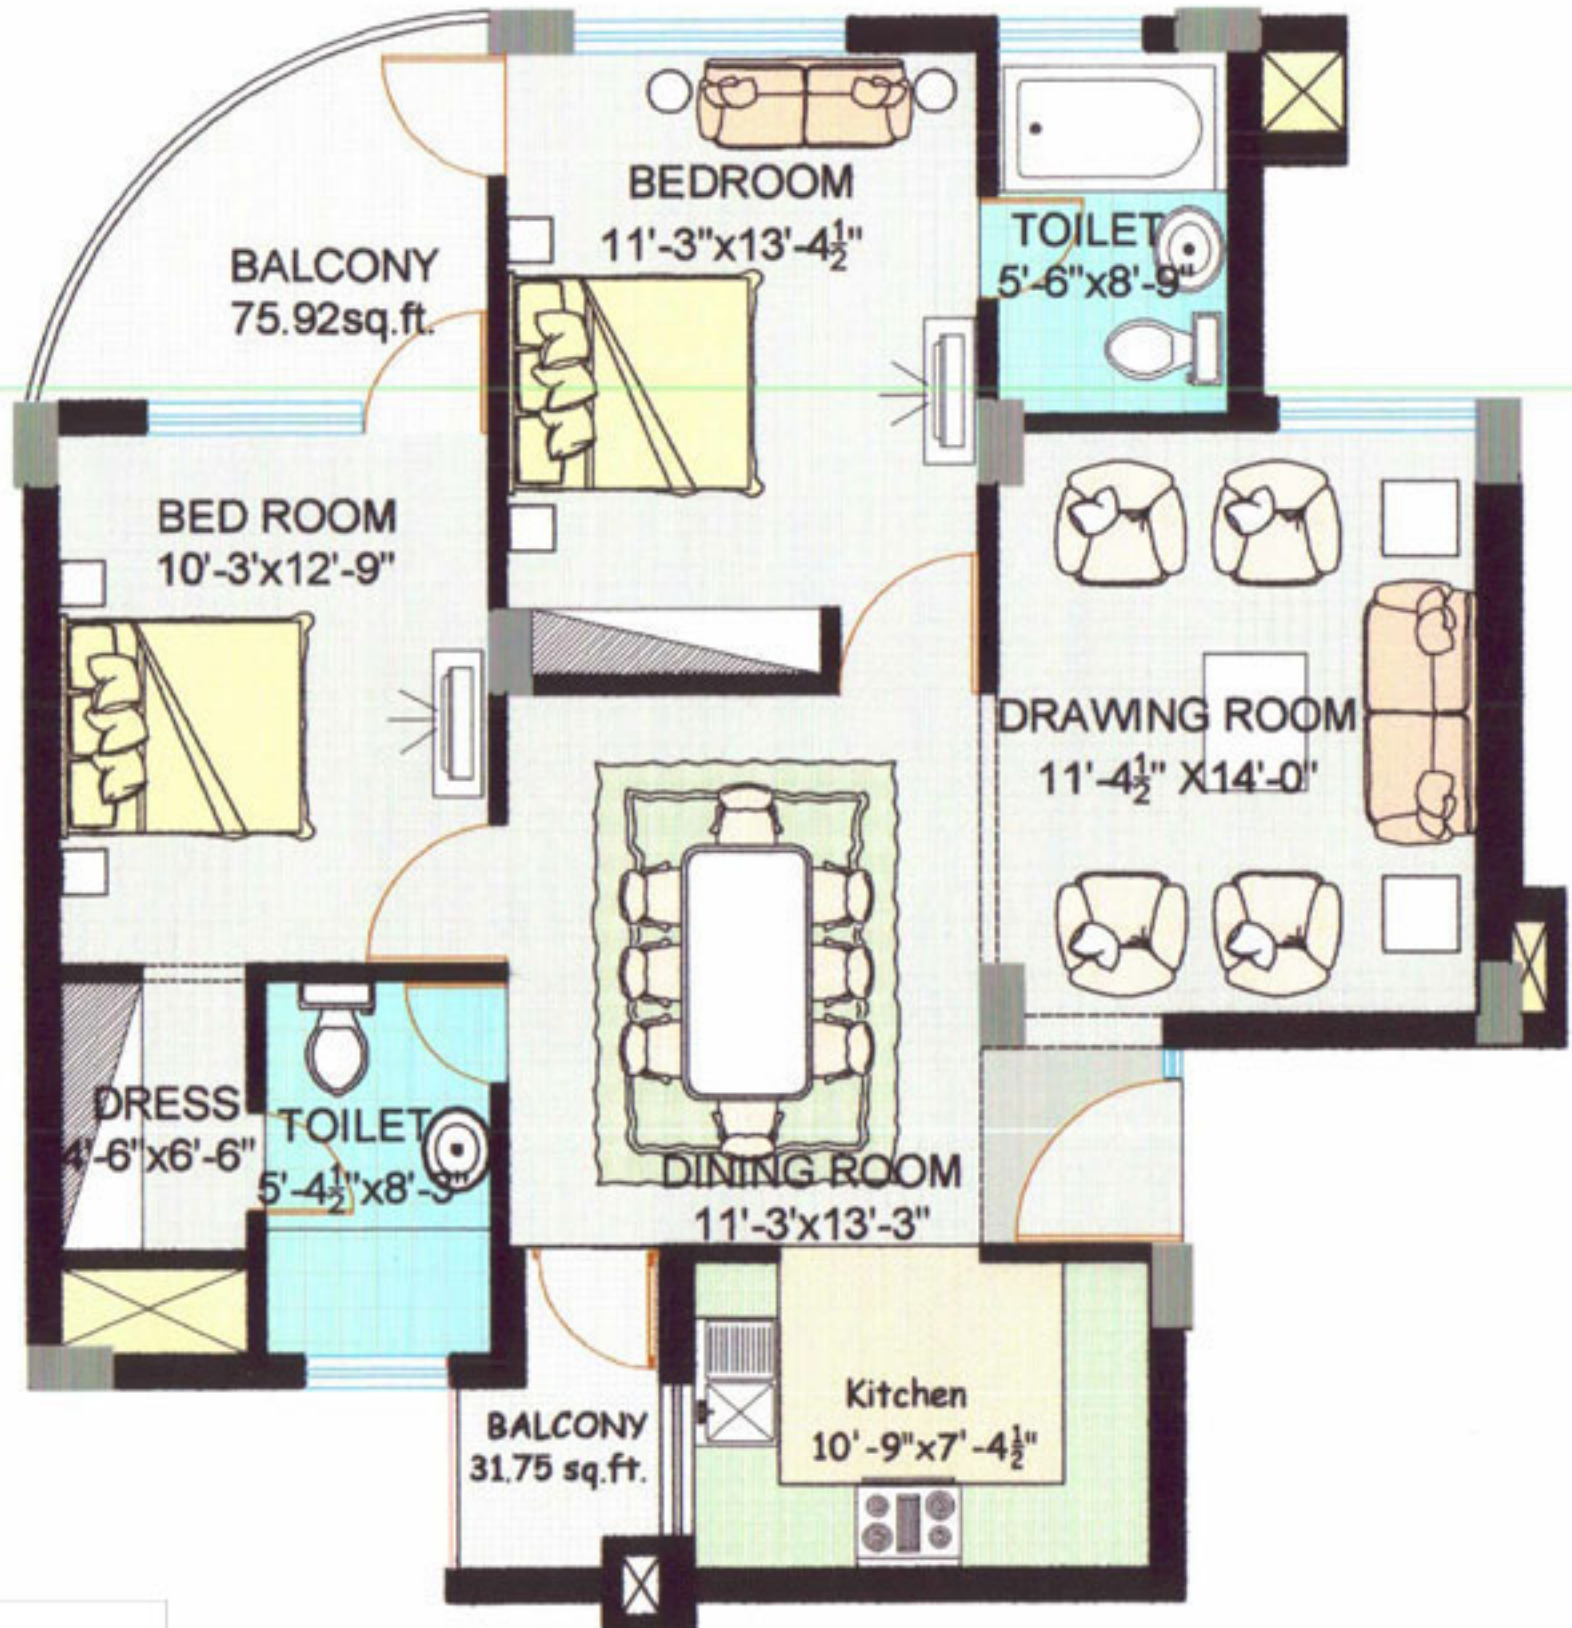

2-BED ROOM PLAN UNIT PLAN

3-BED ROOM PLAN UNIT PLAN

4-BED ROOM PLAN UNIT PLAN

Super area : 2358 sq.ft.

5-BED ROOM LOWER FLOOR UNIT PLAN

Super area : 3893 sq.ft.

5-BEDROOM PENTHOUSE - UPPER LEVEL UNIT PLAN

Nirmal Chhaya Towers
Zirakpur