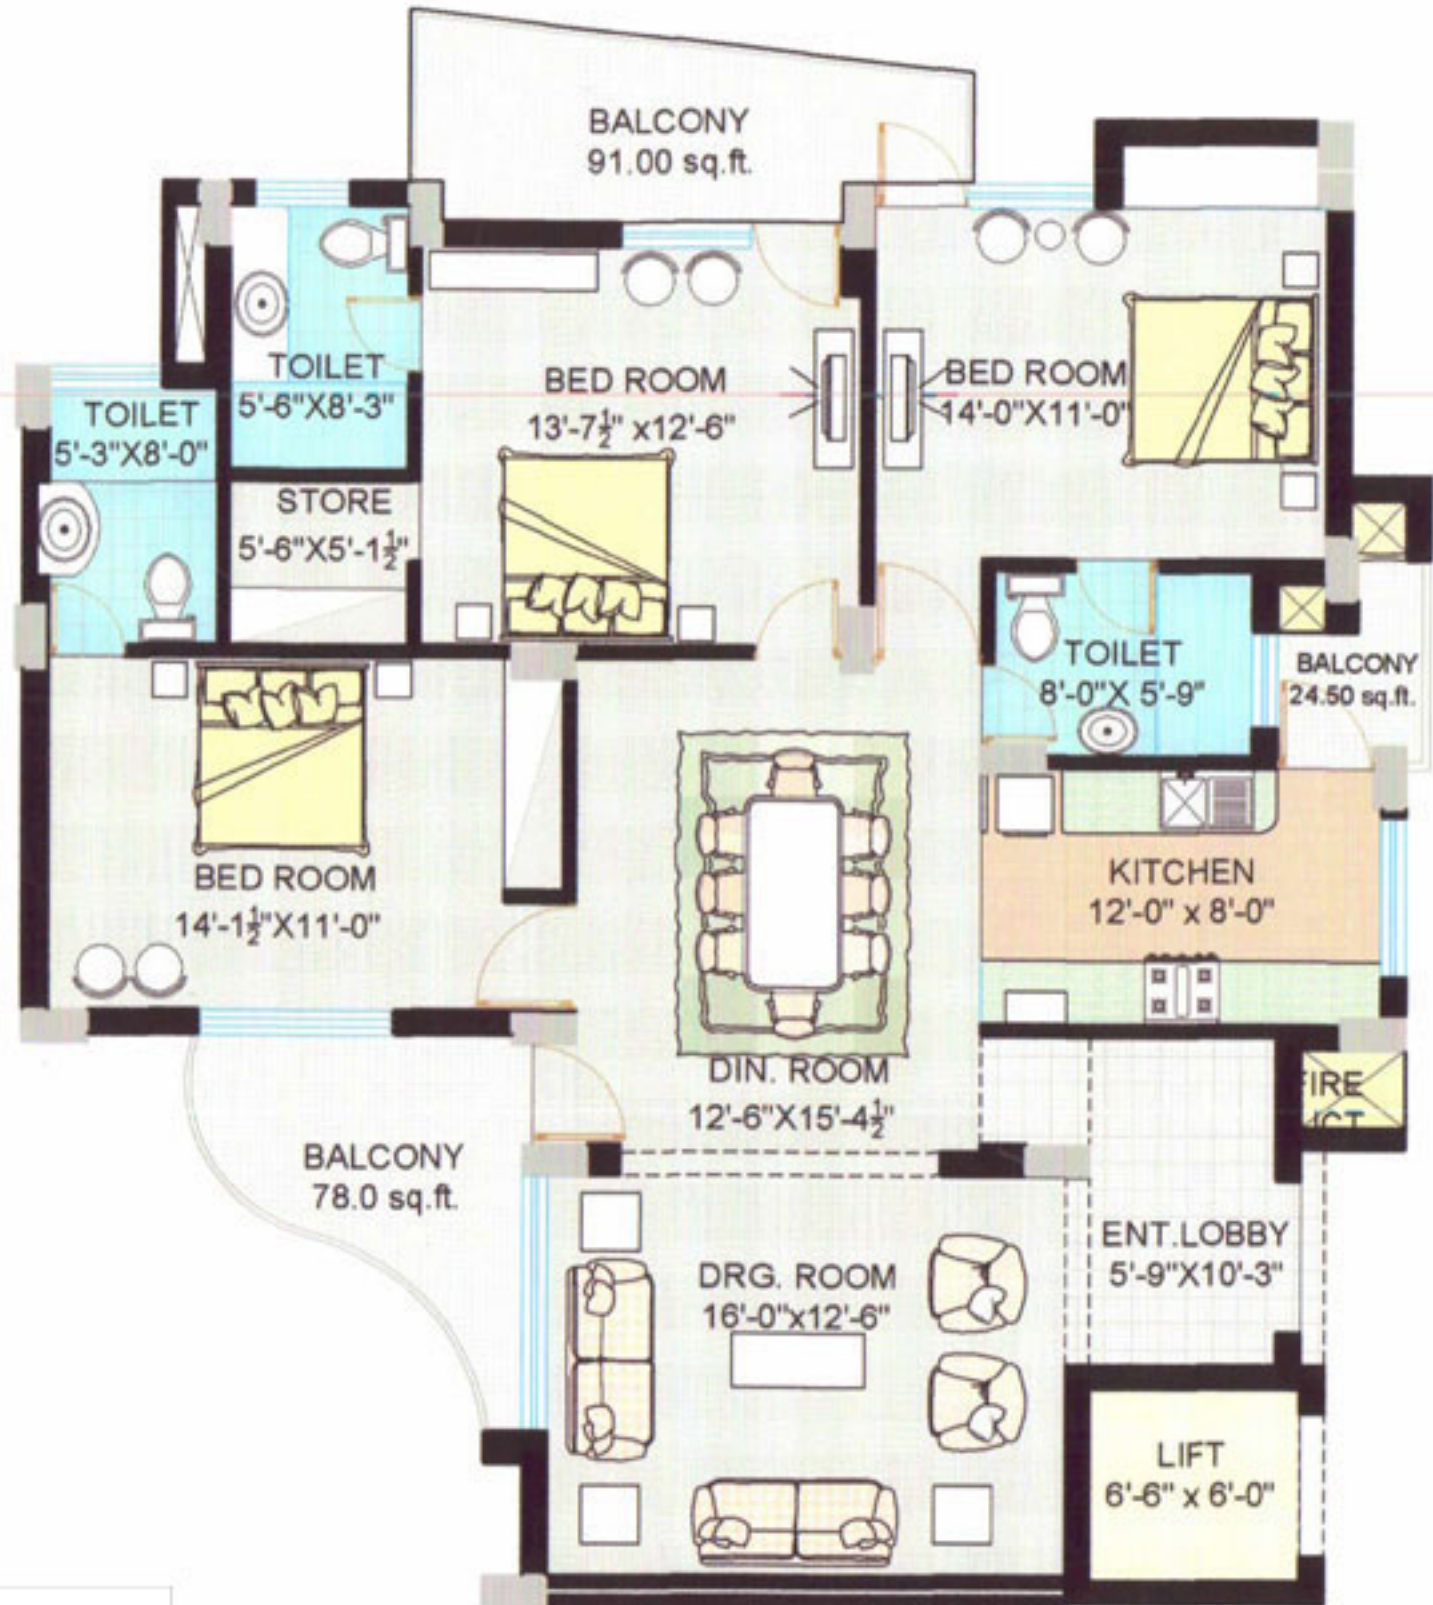

2-BED ROOM PLAN UNIT PLAN

3-BED ROOM PLAN UNIT PLAN

4-BED ROOM PLAN UNIT PLAN

Super area : 2358 sq.ft.

5-BED ROOM LOWER FLOOR UNIT PLAN

Super area : 3893 sq.ft.

5-BEDROOM PENTHOUSE - UPPER LEVEL UNIT PLAN

Nirmal Chhaya Towers
Zirakpur