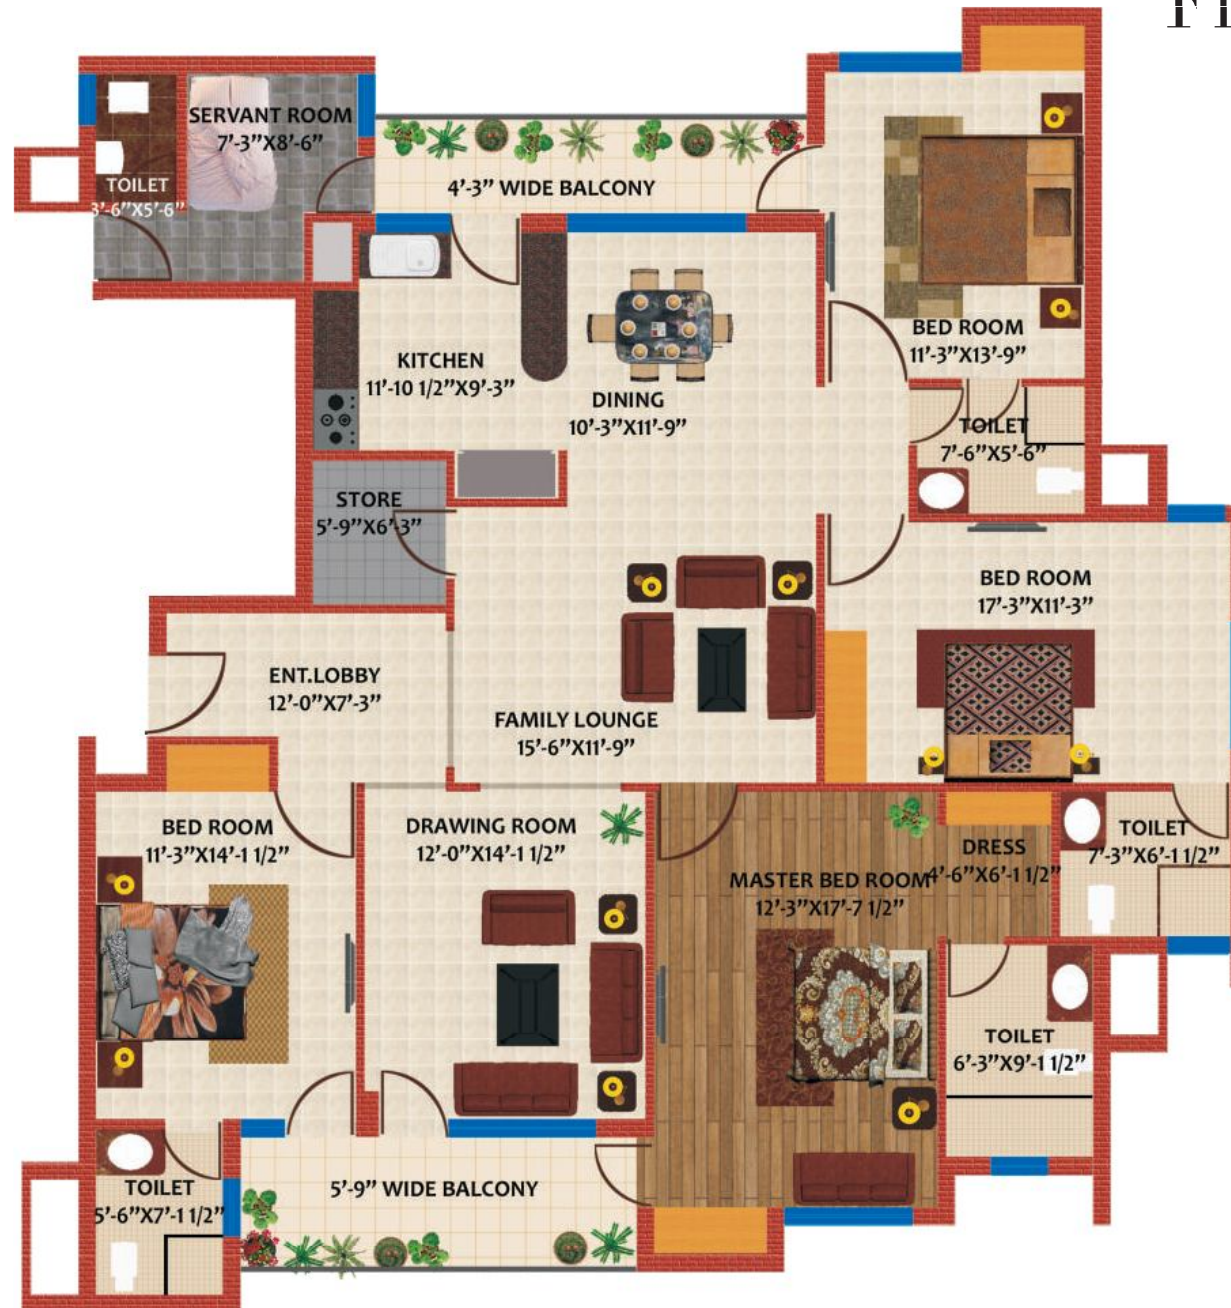

SANDWOODS

Opulencia

the benchmark in luxury living

Sec-110, SAS Nagar, Mohali

Floor plan

2 BHK+
Study Room
Saleable Area
1325 sqft

Cluster plan

2 BHK+
Study Room
Saleable Area
1325 sqft

Floor plan

3 BHK+
Servant Room
Saleable Area
1750 sqft

Cluster plan

3 BHK+
Servant Room
Saleable Area
1750 sqft

3 BHK+
Servant Room
Saleable Area
1950 sqft

4 BHK+
Servant Room
Saleable Area
2600 sqft

3 & 4 BHK+
 Servant Room
 Saleable Area
 1950 & 2600 sqft