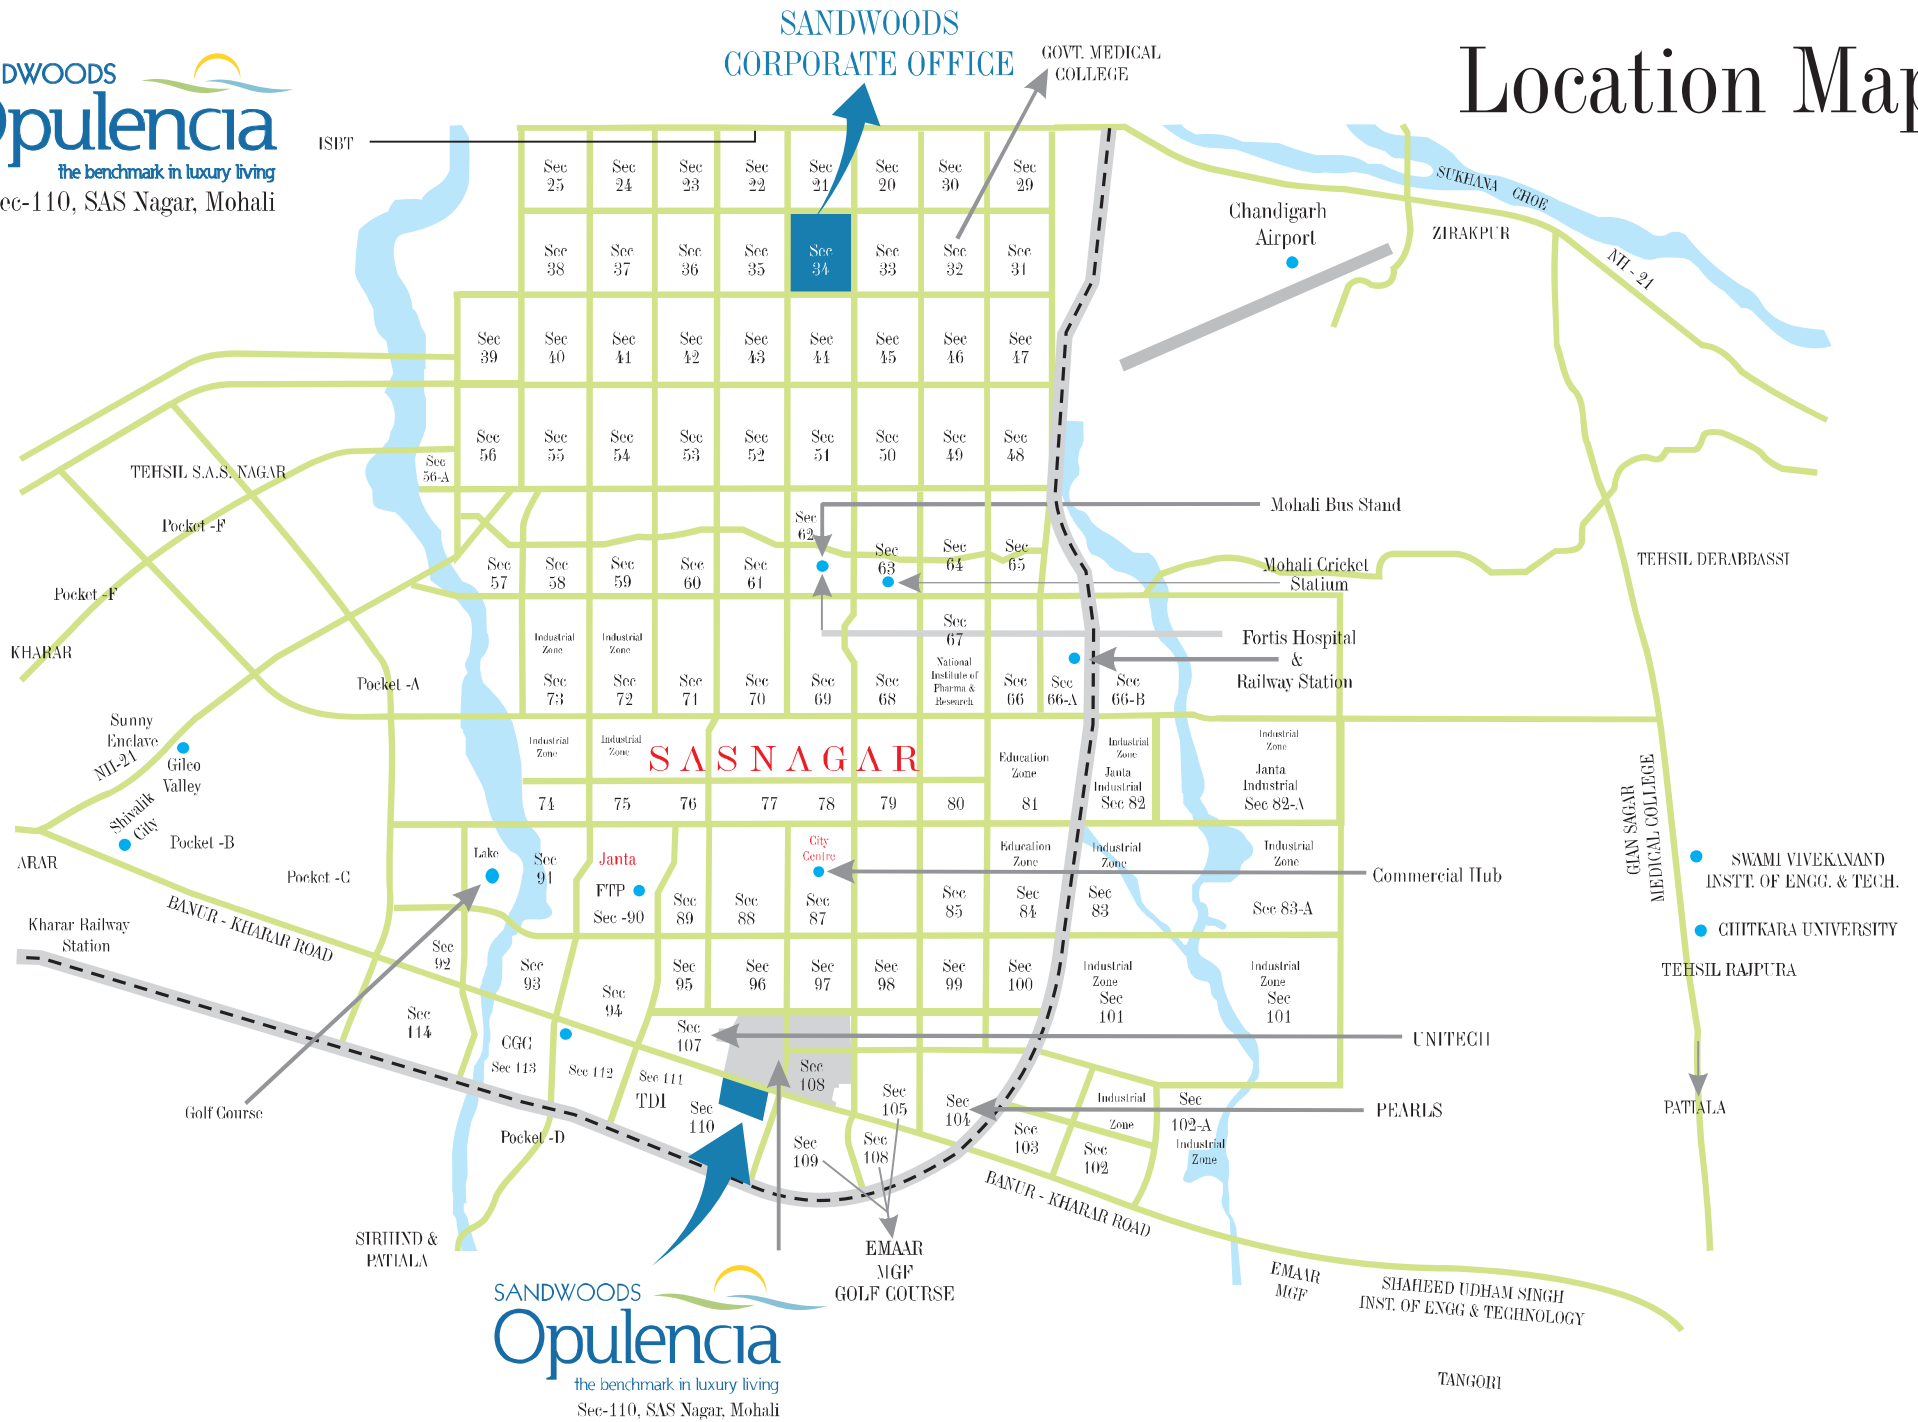

Location Map

SANDWOODS Opulencia

the benchmark in luxury living
Sec-110, SAS Nagar, Mohali

Layout plan

SANDWOODS

Opulencia

the benchmark in luxury living

Sec-110, SAS Nagar, Mohali