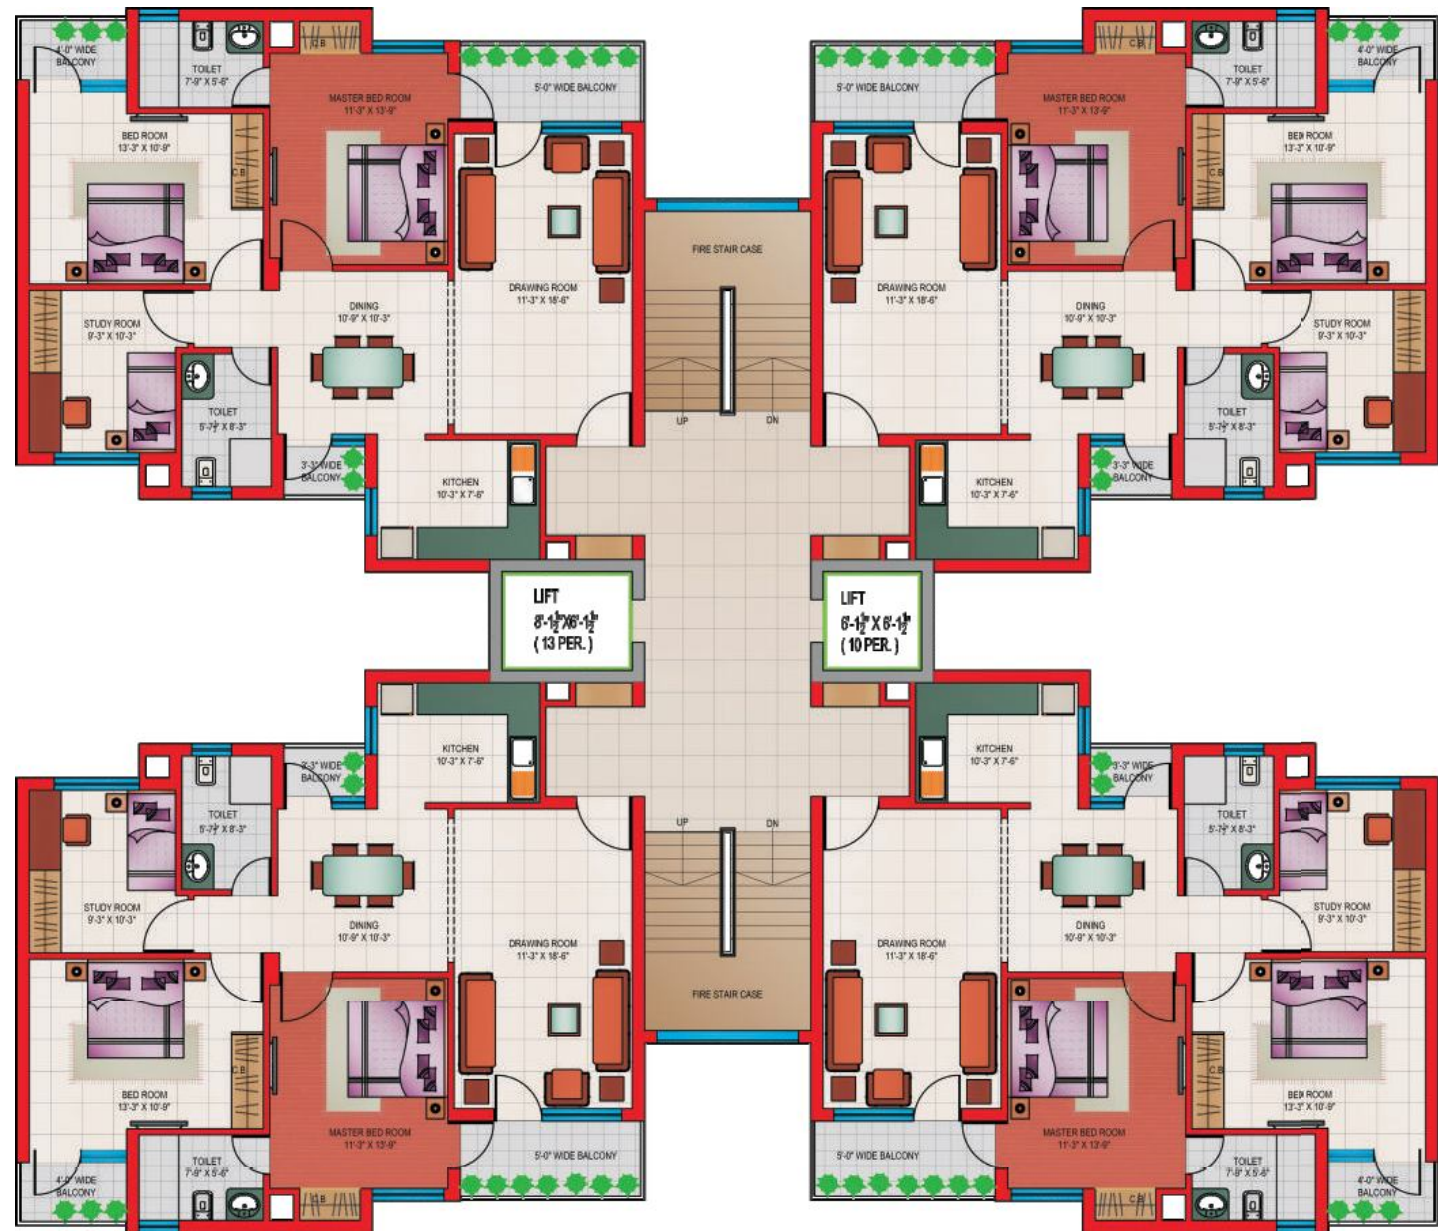

SANDWOODS

Opulencia

the benchmark in luxury living

Sec-110, SAS Nagar, Mohali

Floor plan

2 BHK+
Study Room
Saleable Area
1325 sqft

Cluster plan

2 BHK+
Study Room
Saleable Area
1325 sqft

Floor plan

3 BHK+
Servant Room
Saleable Area
1750 sqft

Cluster plan

3 BHK+
Servant Room
Saleable Area
1750 sqft

3 BHK+
Servant Room
Saleable Area
1950 sqft

4 BHK+
Servant Room
Saleable Area
2600 sqft

3 & 4 BHK+
 Servant Room
 Saleable Area
 1950 & 2600 sqft