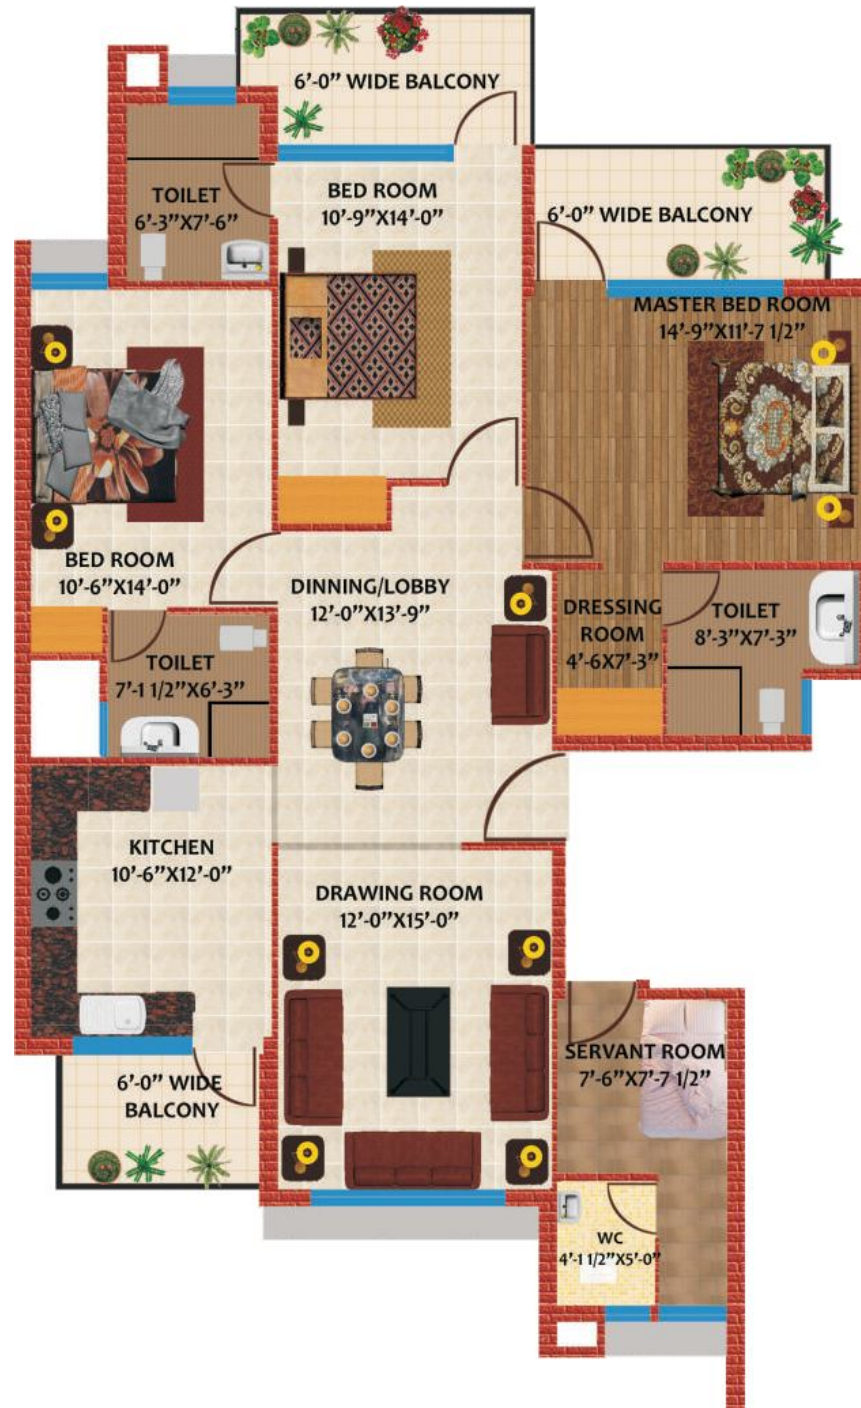

SANDWOODS

Opulencia

the benchmark in luxury living

Sec-110, SAS Nagar, Mohali

Floor plan

2 BHK+
Study Room
Saleable Area
1325 sqft

Cluster plan

2 BHK+
Study Room
Saleable Area
1325 sqft

Floor plan

3 BHK+
Servant Room
Saleable Area
1750 sqft

Cluster plan

3 BHK+
Servant Room
Saleable Area
1750 sqft

3 BHK+
Servant Room
Saleable Area
1950 sqft

4 BHK+
Servant Room
Saleable Area
2600 sqft

3 & 4 BHK+
 Servant Room
 Saleable Area
 1950 & 2600 sqft