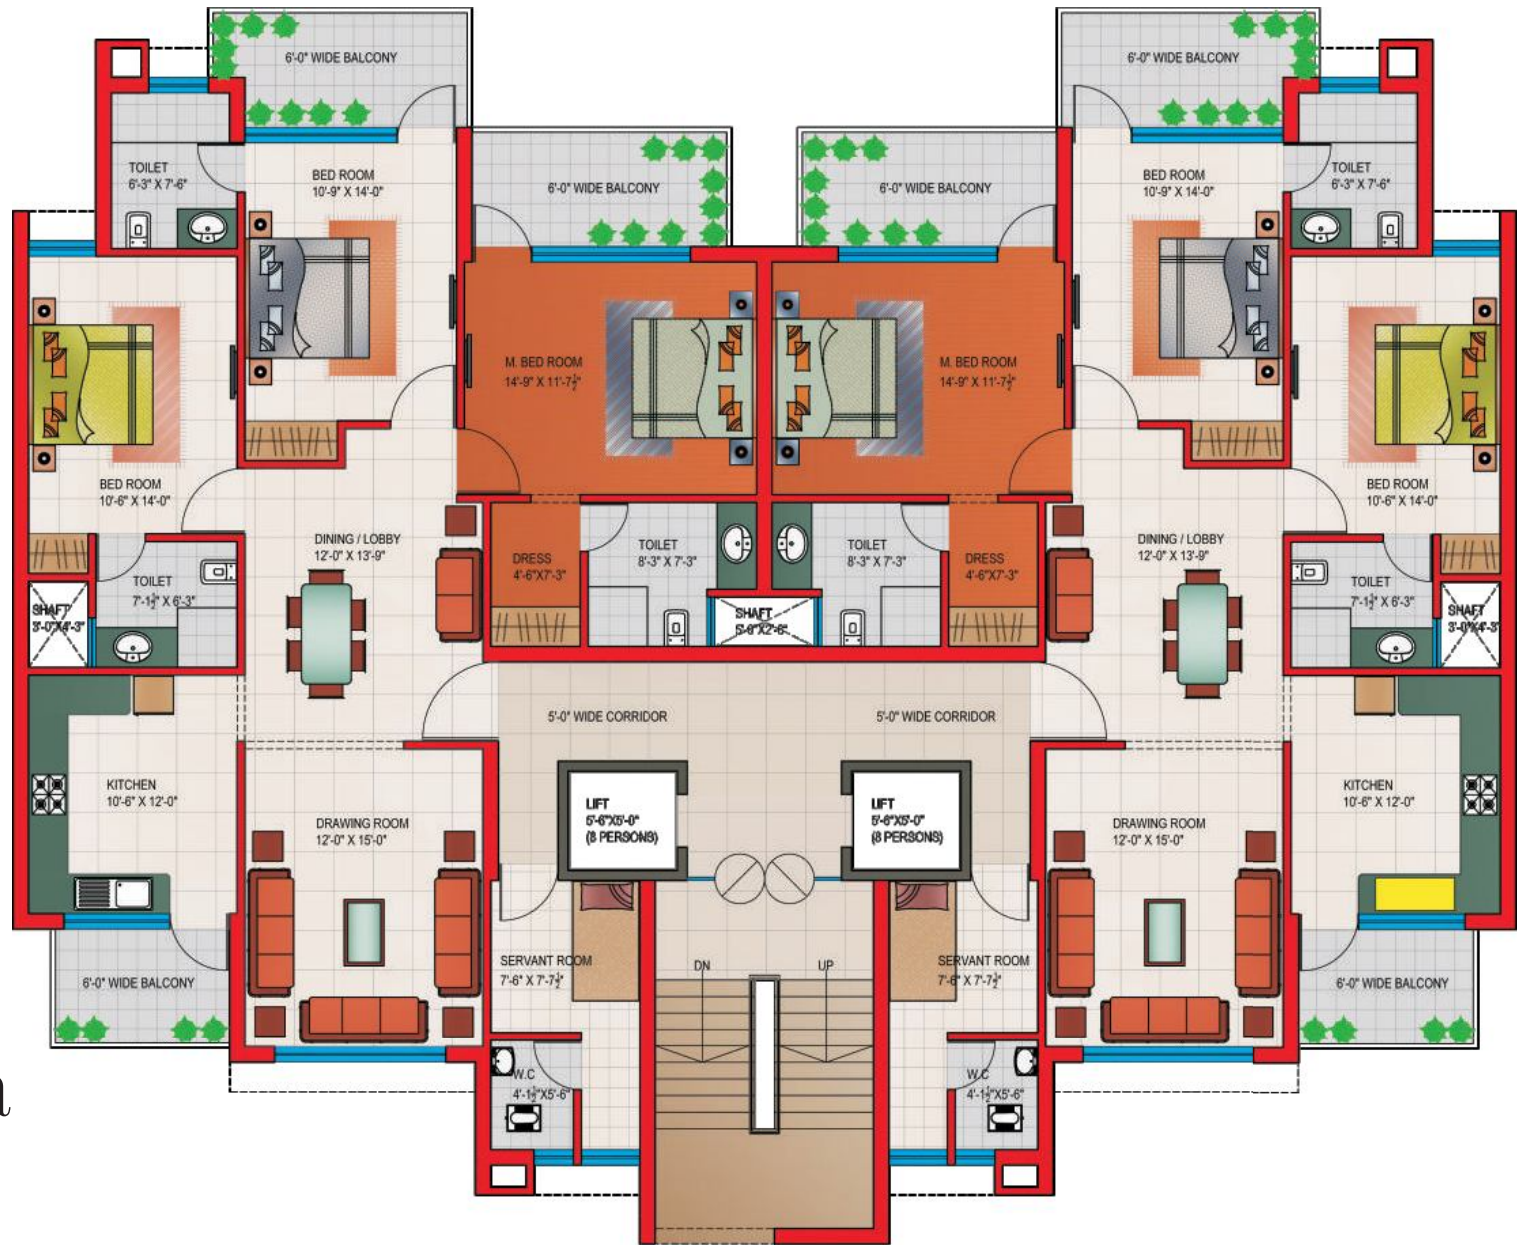

SANDWOODS

Opulencia

the benchmark in luxury living

Sec-110, SAS Nagar, Mohali

Floor plan

2 BHK+
Study Room
Saleable Area
1325 sqft

Cluster plan

2 BHK+
Study Room
Saleable Area
1325 sqft

Floor plan

3 BHK+
Servant Room
Saleable Area
1750 sqft

Cluster plan

3 BHK+
Servant Room
Saleable Area
1750 sqft

3 BHK+
Servant Room
Saleable Area
1950 sqft

4 BHK+
Servant Room
Saleable Area
2600 sqft

3 & 4 BHK+
 Servant Room
 Saleable Area
 1950 & 2600 sqft