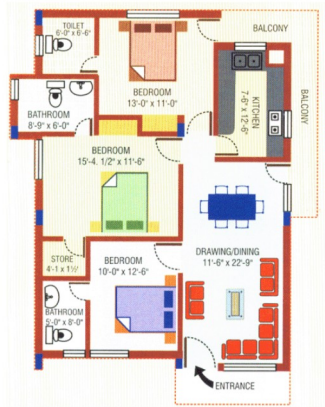

## PENTHOUSE

4 Bedrooms + Drawing + Dining  
+ Modular Kitchen + 4 Toilets +  
1200 SqFt Terrace  
Super Area 3000 SqFt approx.

## 3BHK

3 Bedrooms + Drawing + Dining  
+ Modular Kitchen + 3 Toilets

Super Area 1550 SqFt approx.

## 3BHK

3 Bedrooms + Drawing + Dining +  
Modular Kitchen + Store + 3 Toilets

Super Area 1550 SqFt approx.

## 4BHK

4 Bedrooms + Drawing + Dining  
+ Modular Kitchen + 4 Toilets

Super Area 1750 SqFt approx.