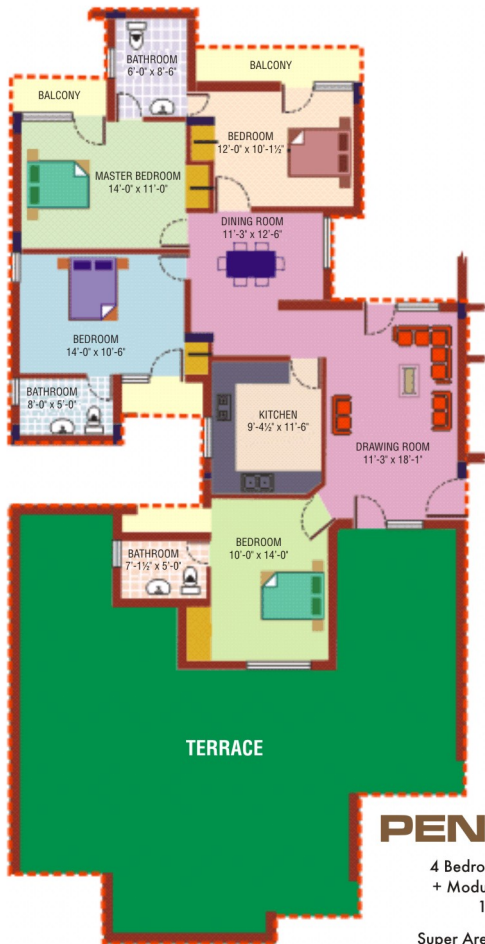

Rishi Apartments

AMBALA-CHANDIGARH ROAD, ZIRAKPUR

SALIENT FEATURES OF RISHI APARTMENTS

- Ready to Move in Luxurious Flats
- Pb. Govt. Approved Project
- Home Loan available from all Leading Banks
- Project Situated on Ambala-Chandigarh Highway
- Families already residing
- 24 Hrs. Security
- 24 Hrs. Water Supply
- Power Backup (for essential services)
- Ample Parking Space
- Rain Water Harvesting
- Hi Speed Elevators
- Fire Fighting System
- Fully Developed Parks
- Playing Area for Kids
- Stilt Car Parking

PENTHOUSE

4 Bedrooms + Drawing + Dining
+ Modular Kitchen + 4 Toilets +
1200 SqFt Terrace
Super Area 3000 SqFt approx.